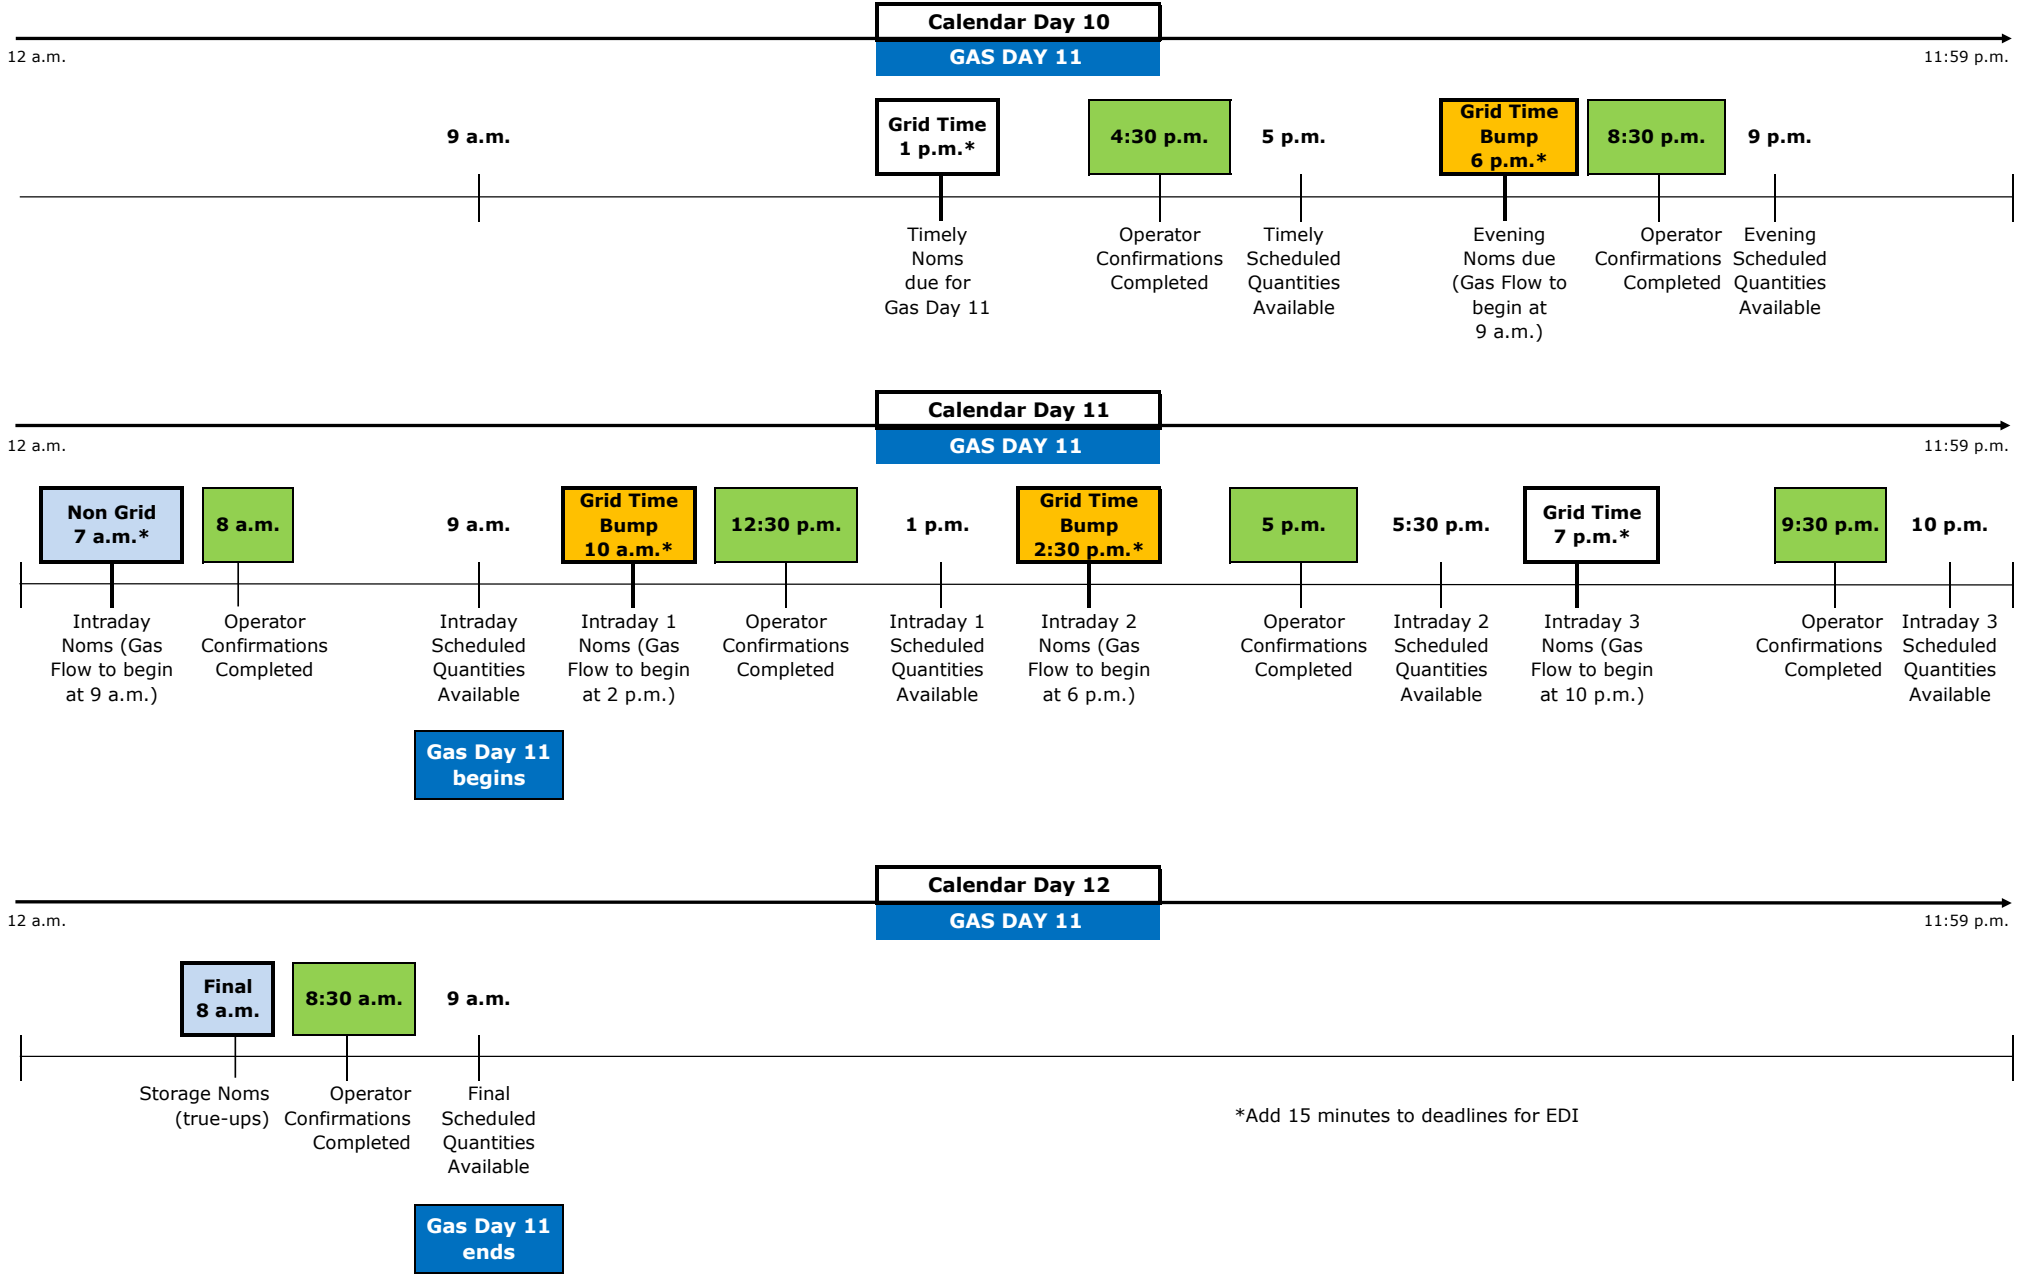

Natural Gas Nomination Cycles

Effective April 1, 2016
(All Times Central Clock Time)

*Add 15 minutes to deadlines for EDI