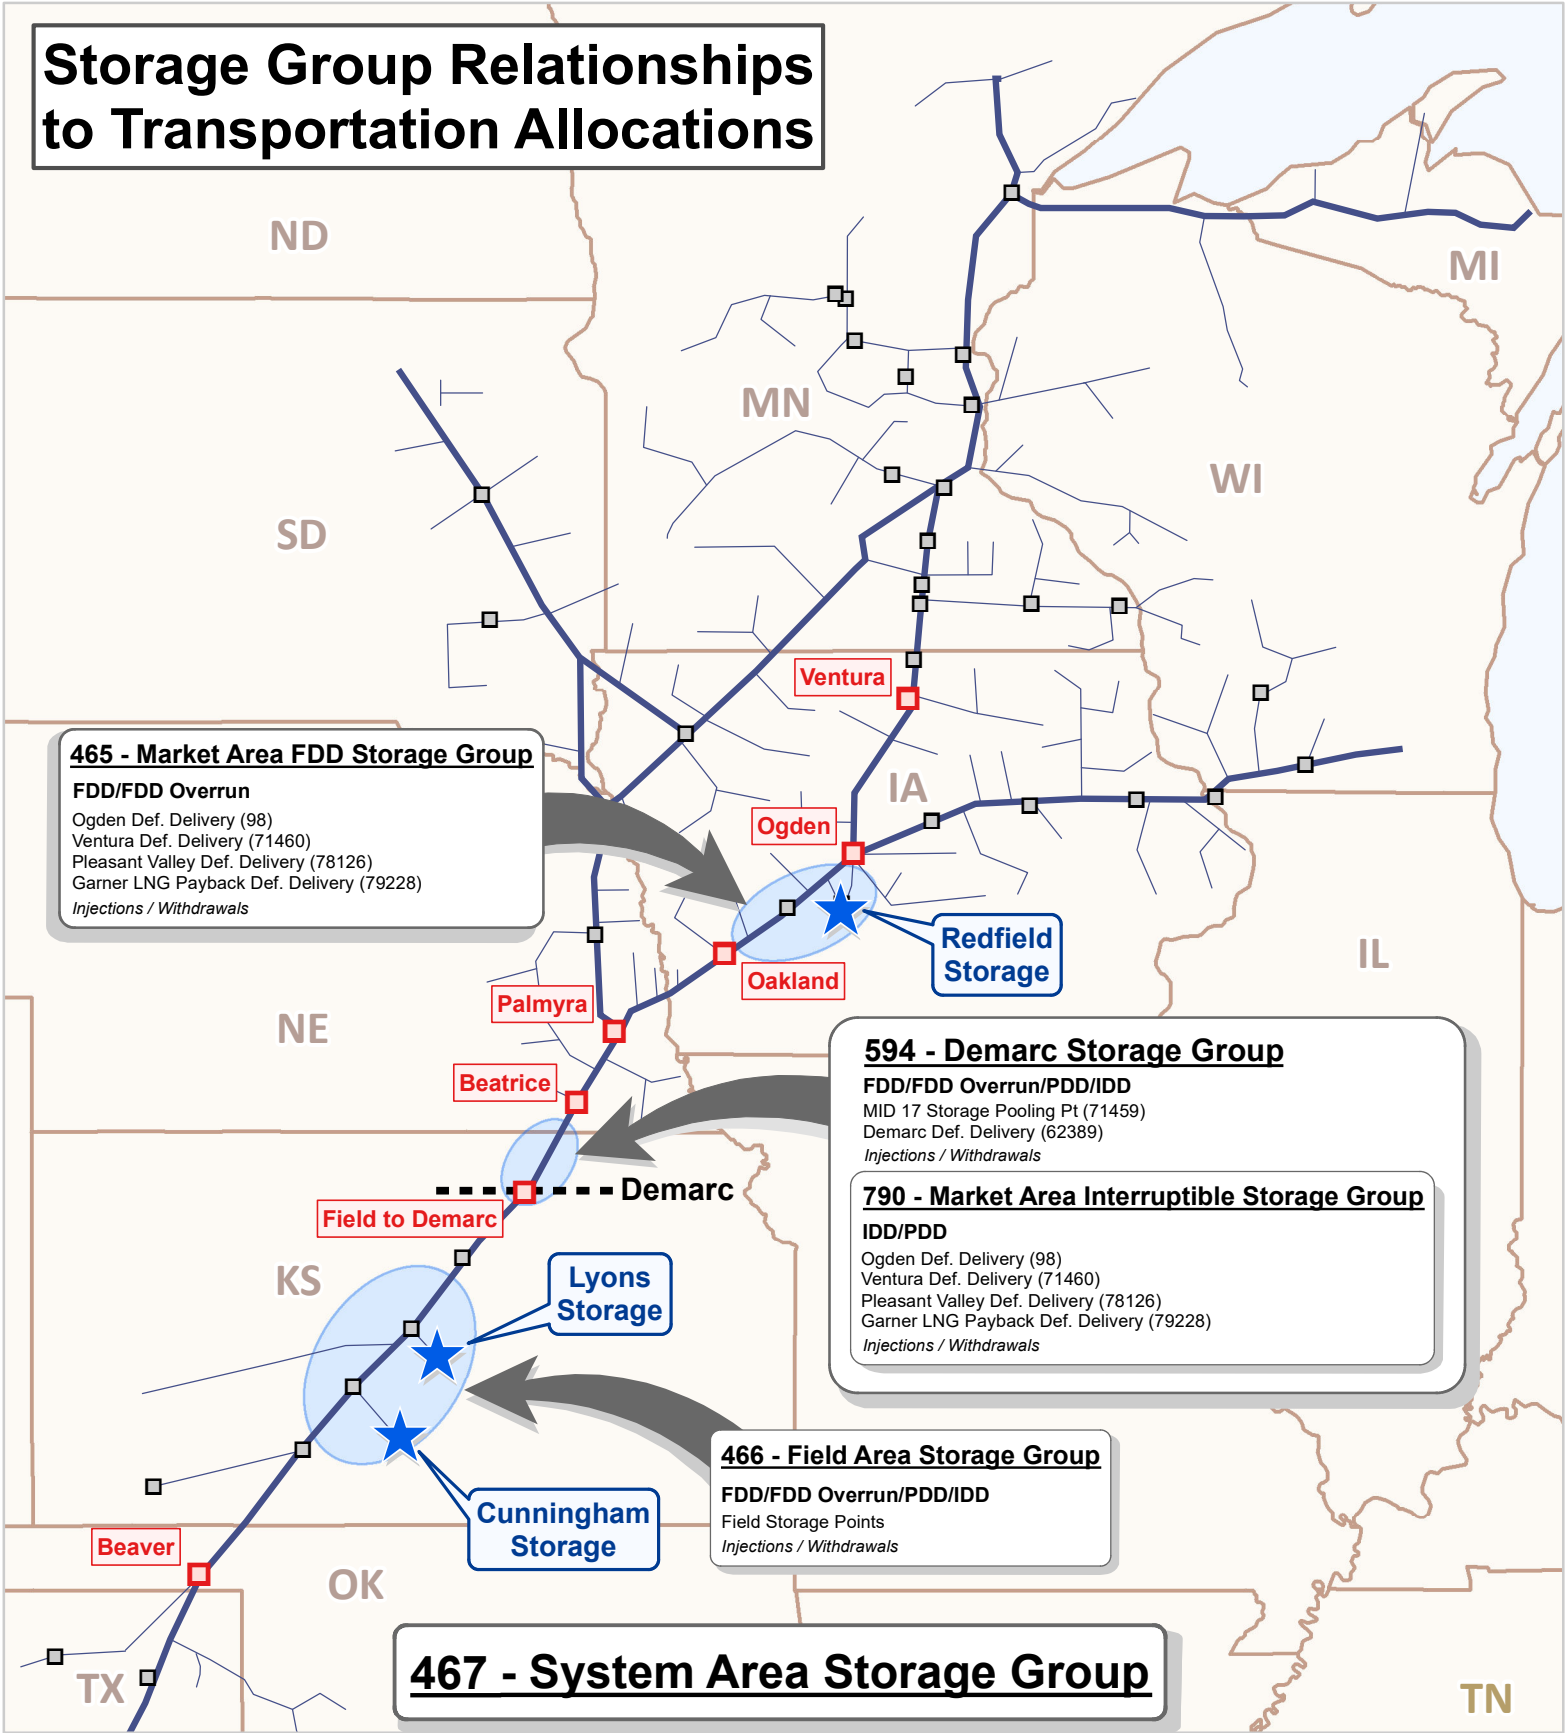

Storage Group Relationships to Transportation Allocations