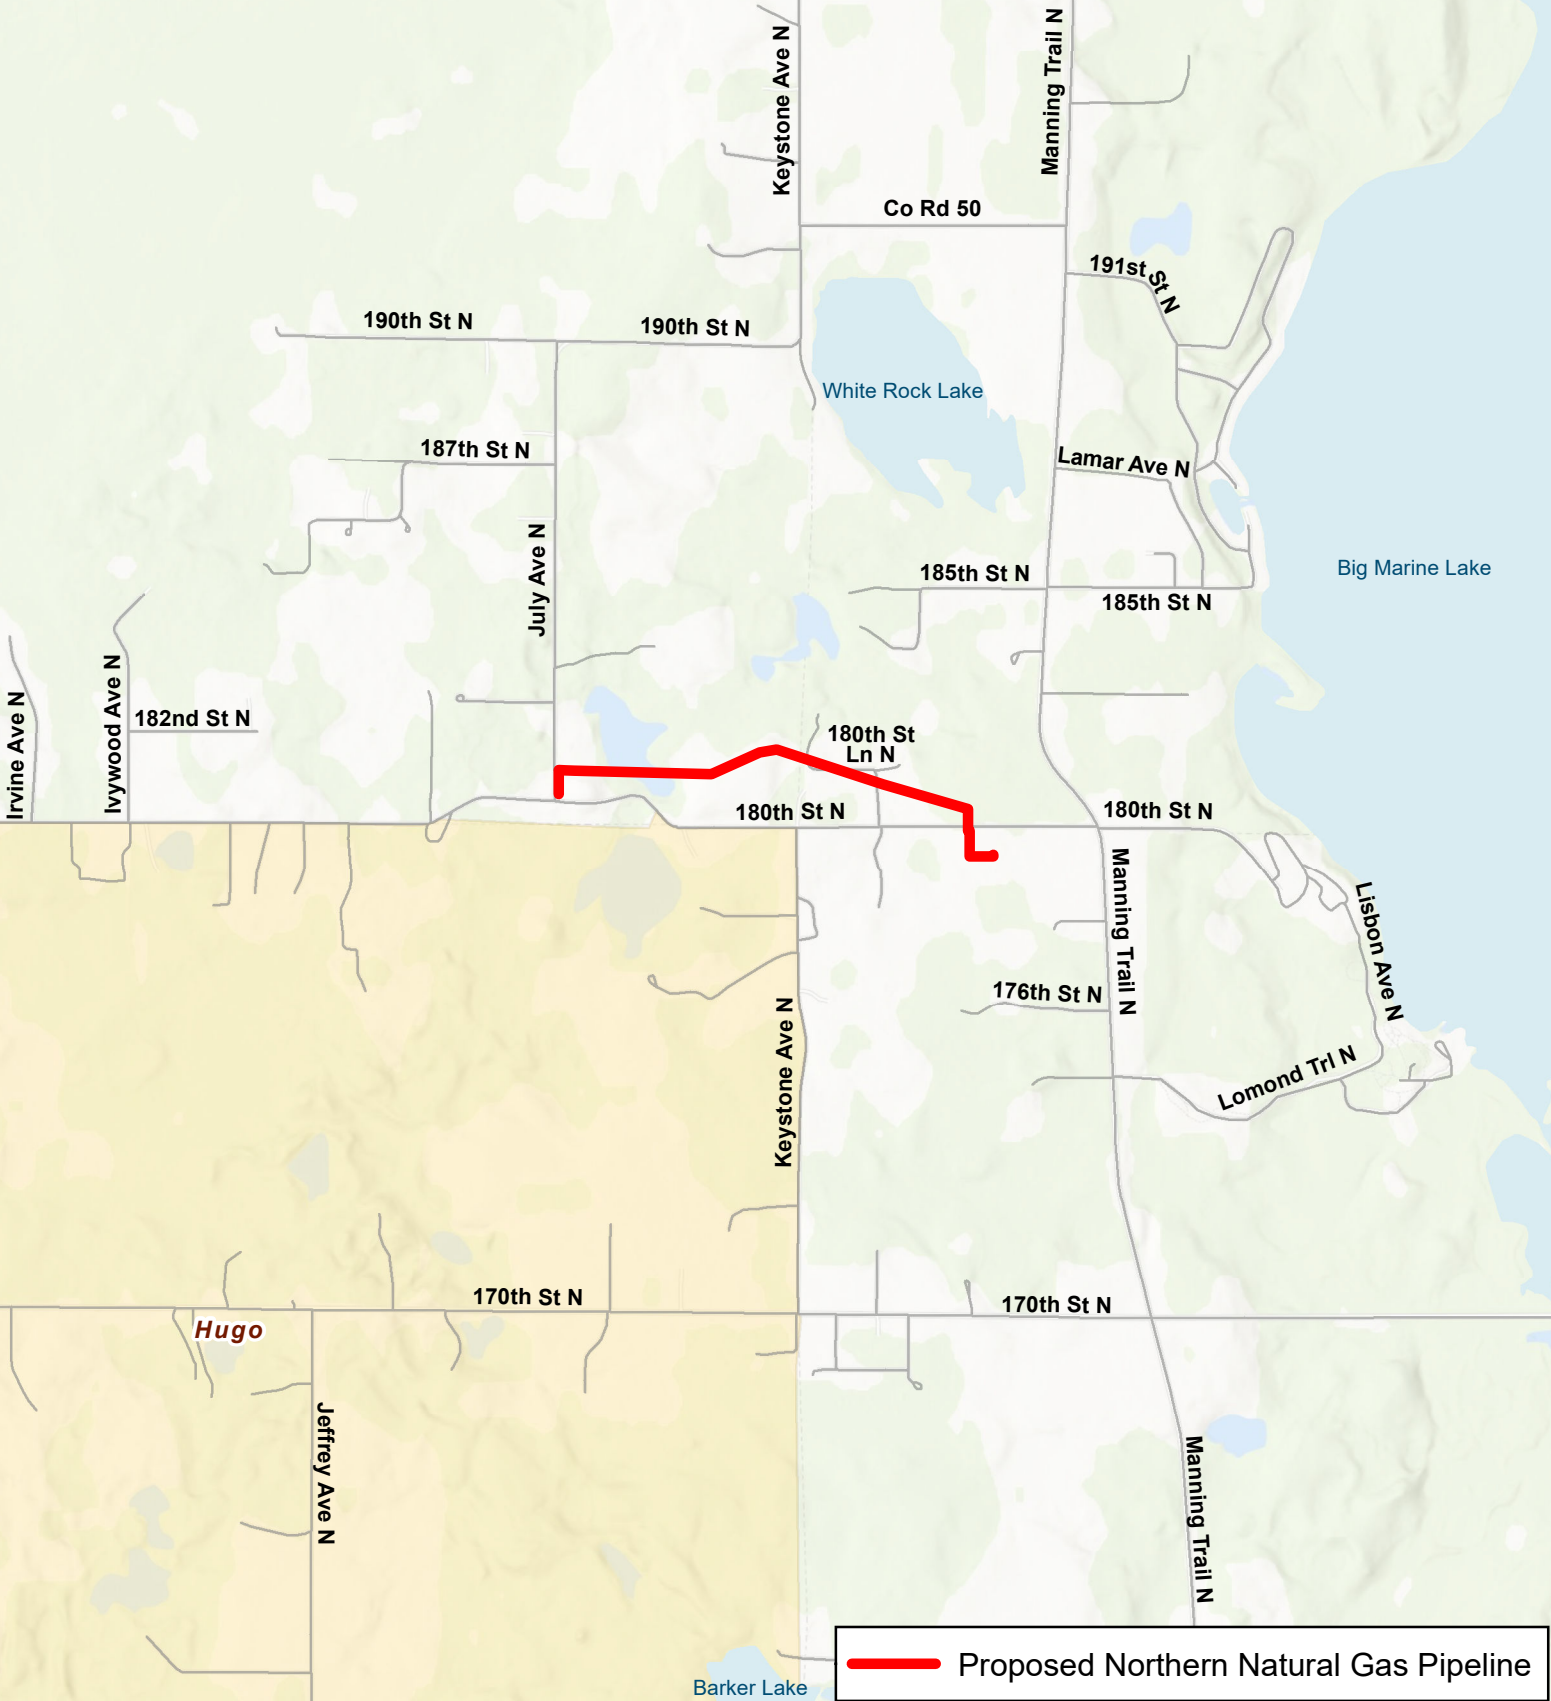

Northern Natural Gas Northern Lights 2023 Expansion Elk River 3rd Branch Line

Proposed Northern Natural Gas Pipeline