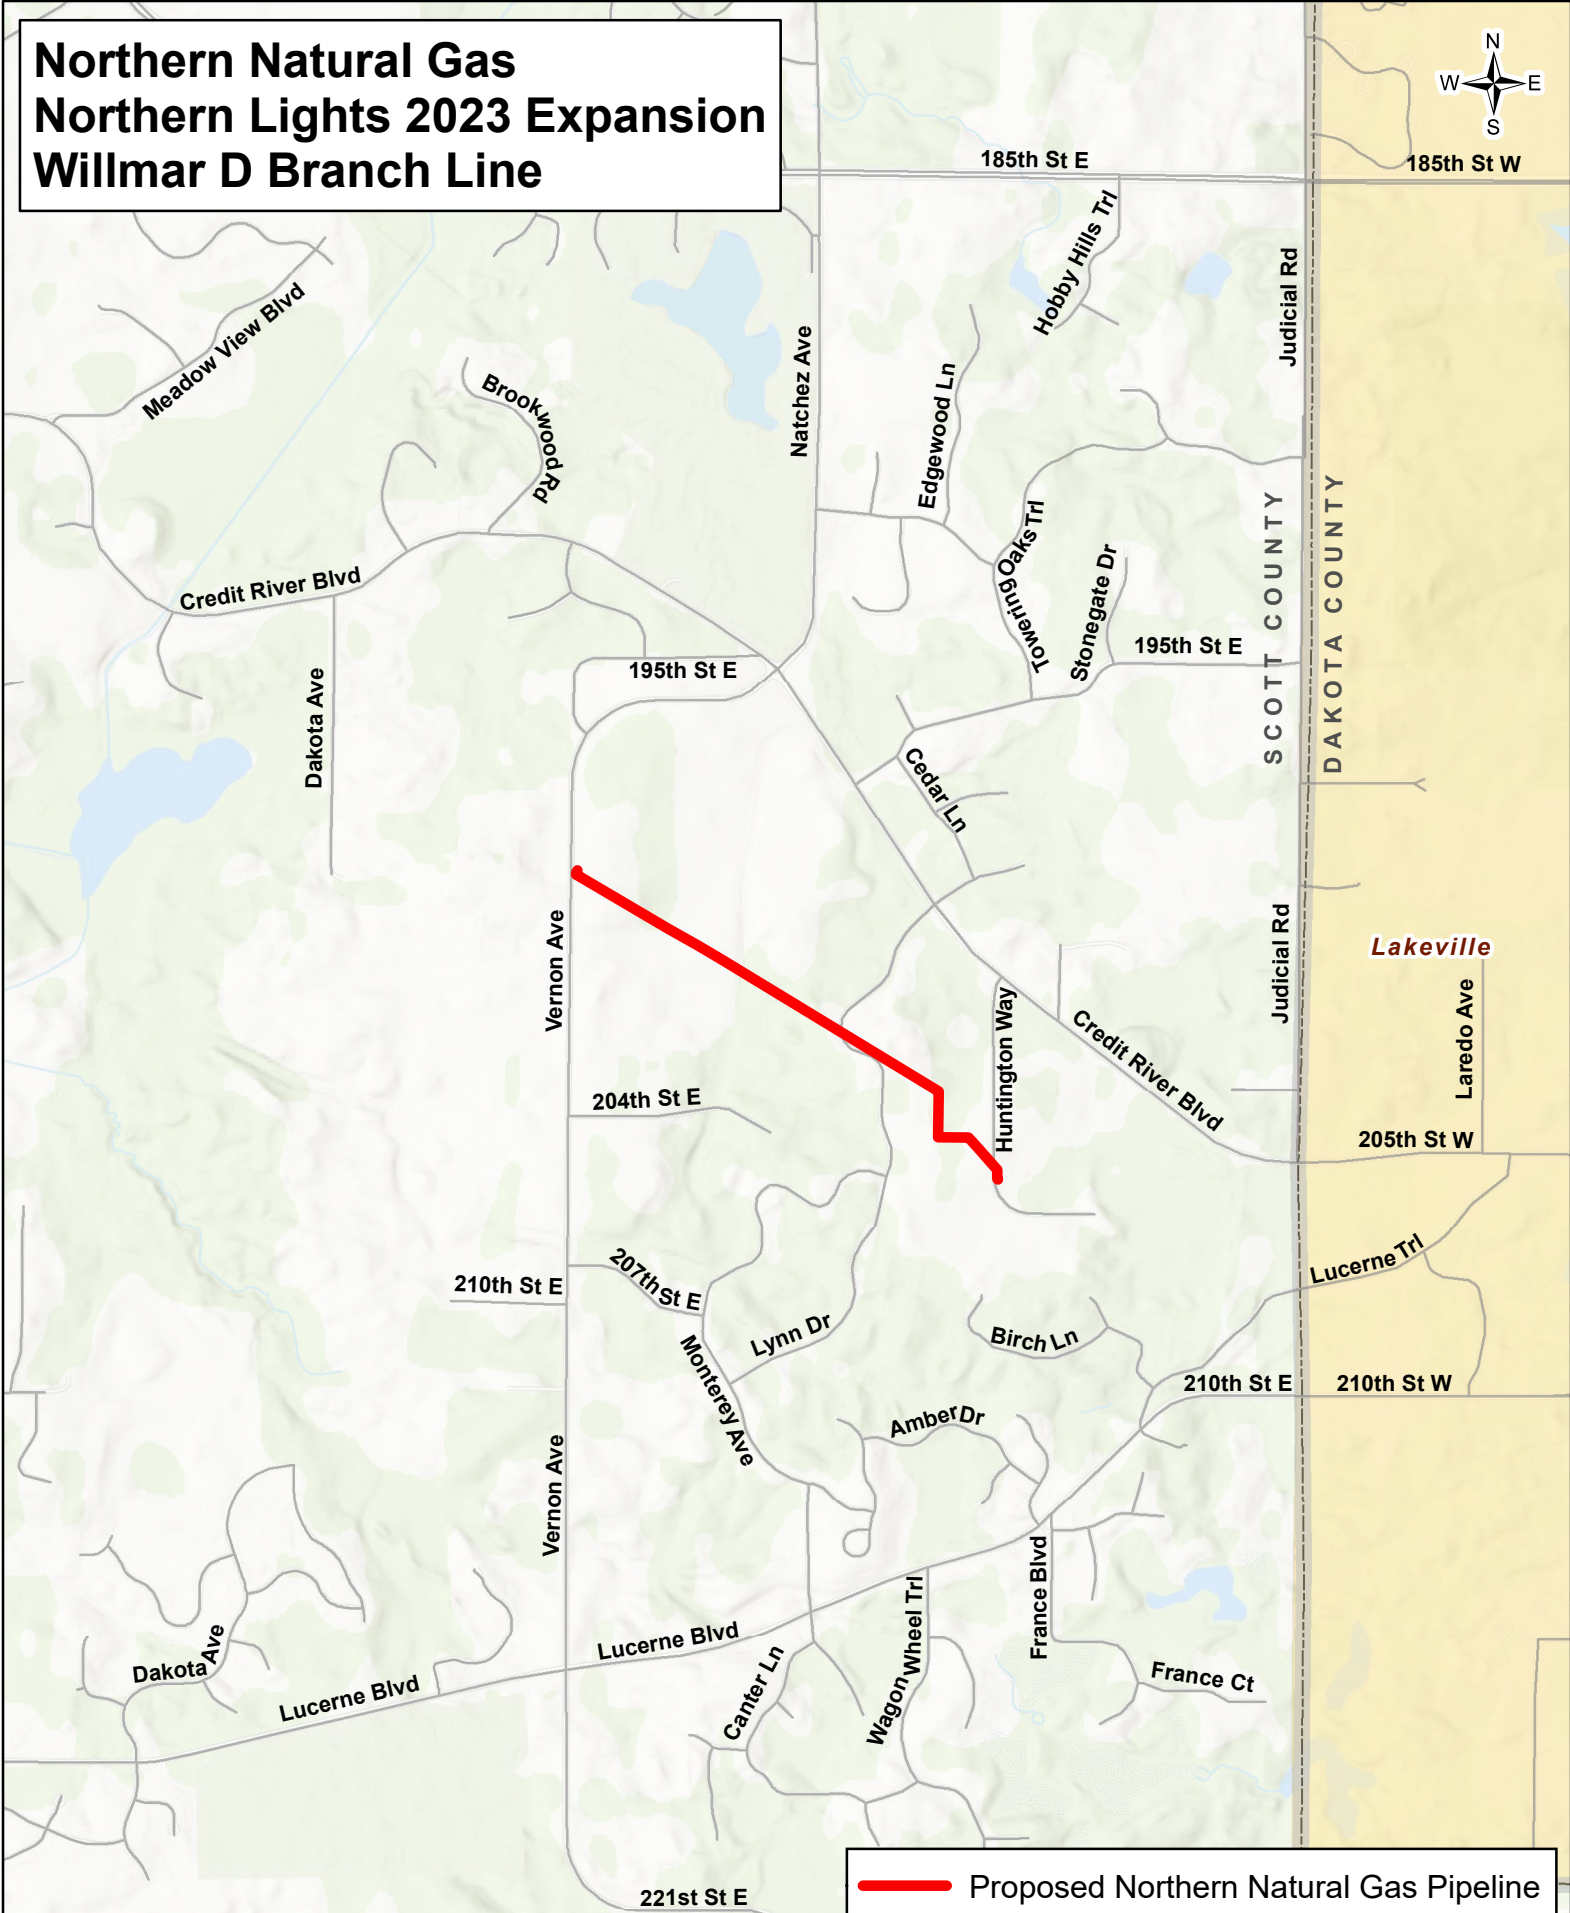

Northern Natural Gas Northern Lights 2023 Expansion Willmar D Branch Line

Proposed Northern Natural Gas Pipeline