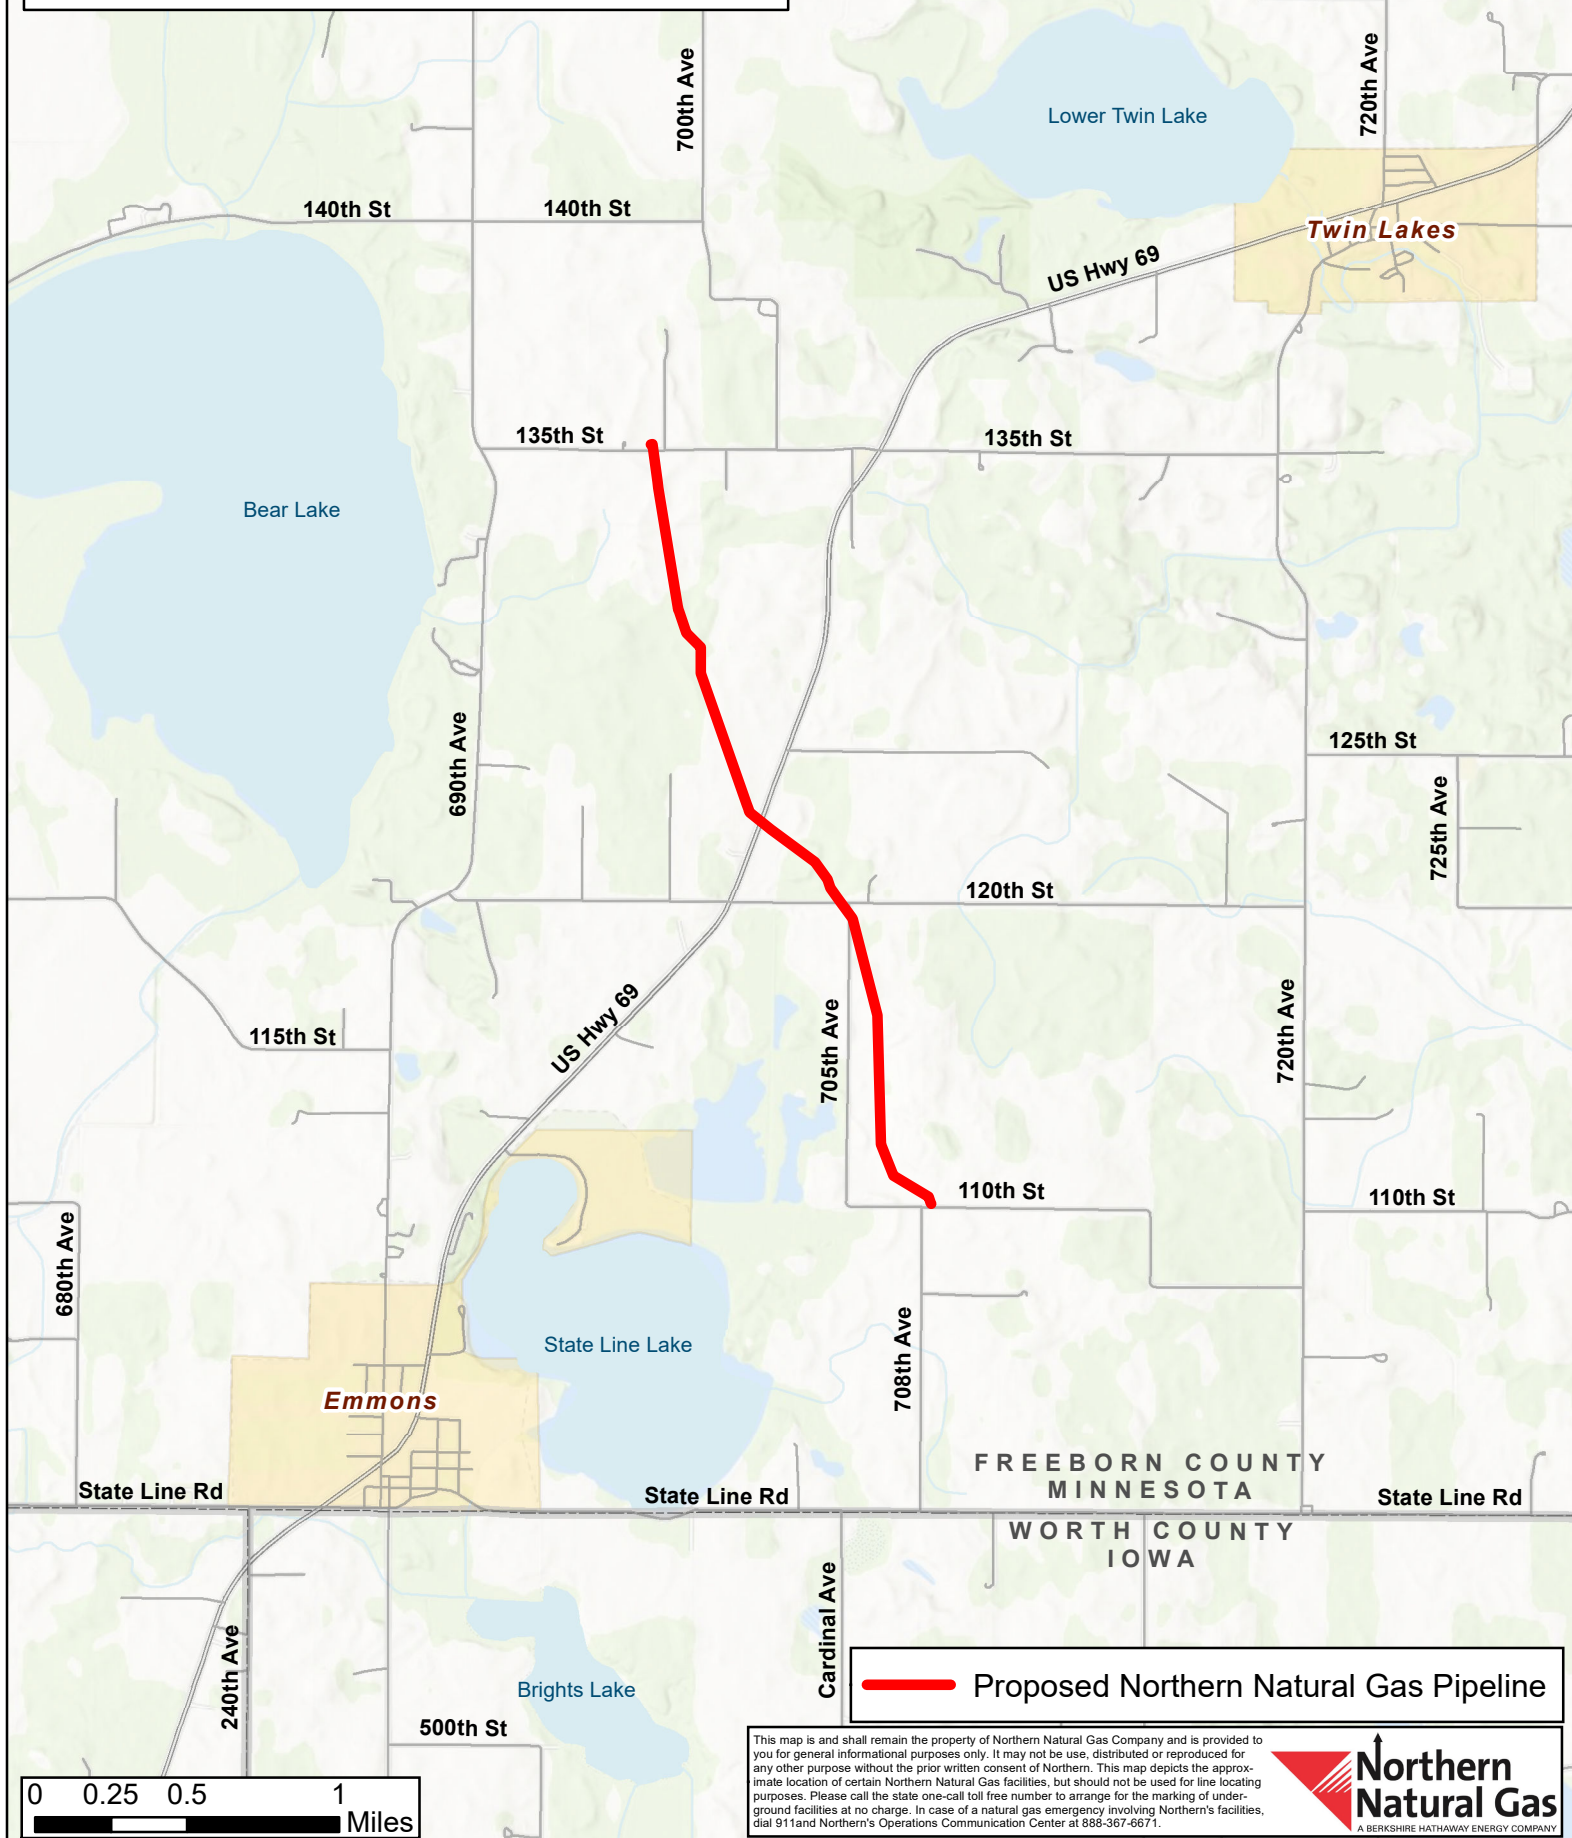

Northern Natural Gas Northern Lights 2023 Expansion Ventura North E-line

Proposed Northern Natural Gas Pipeline