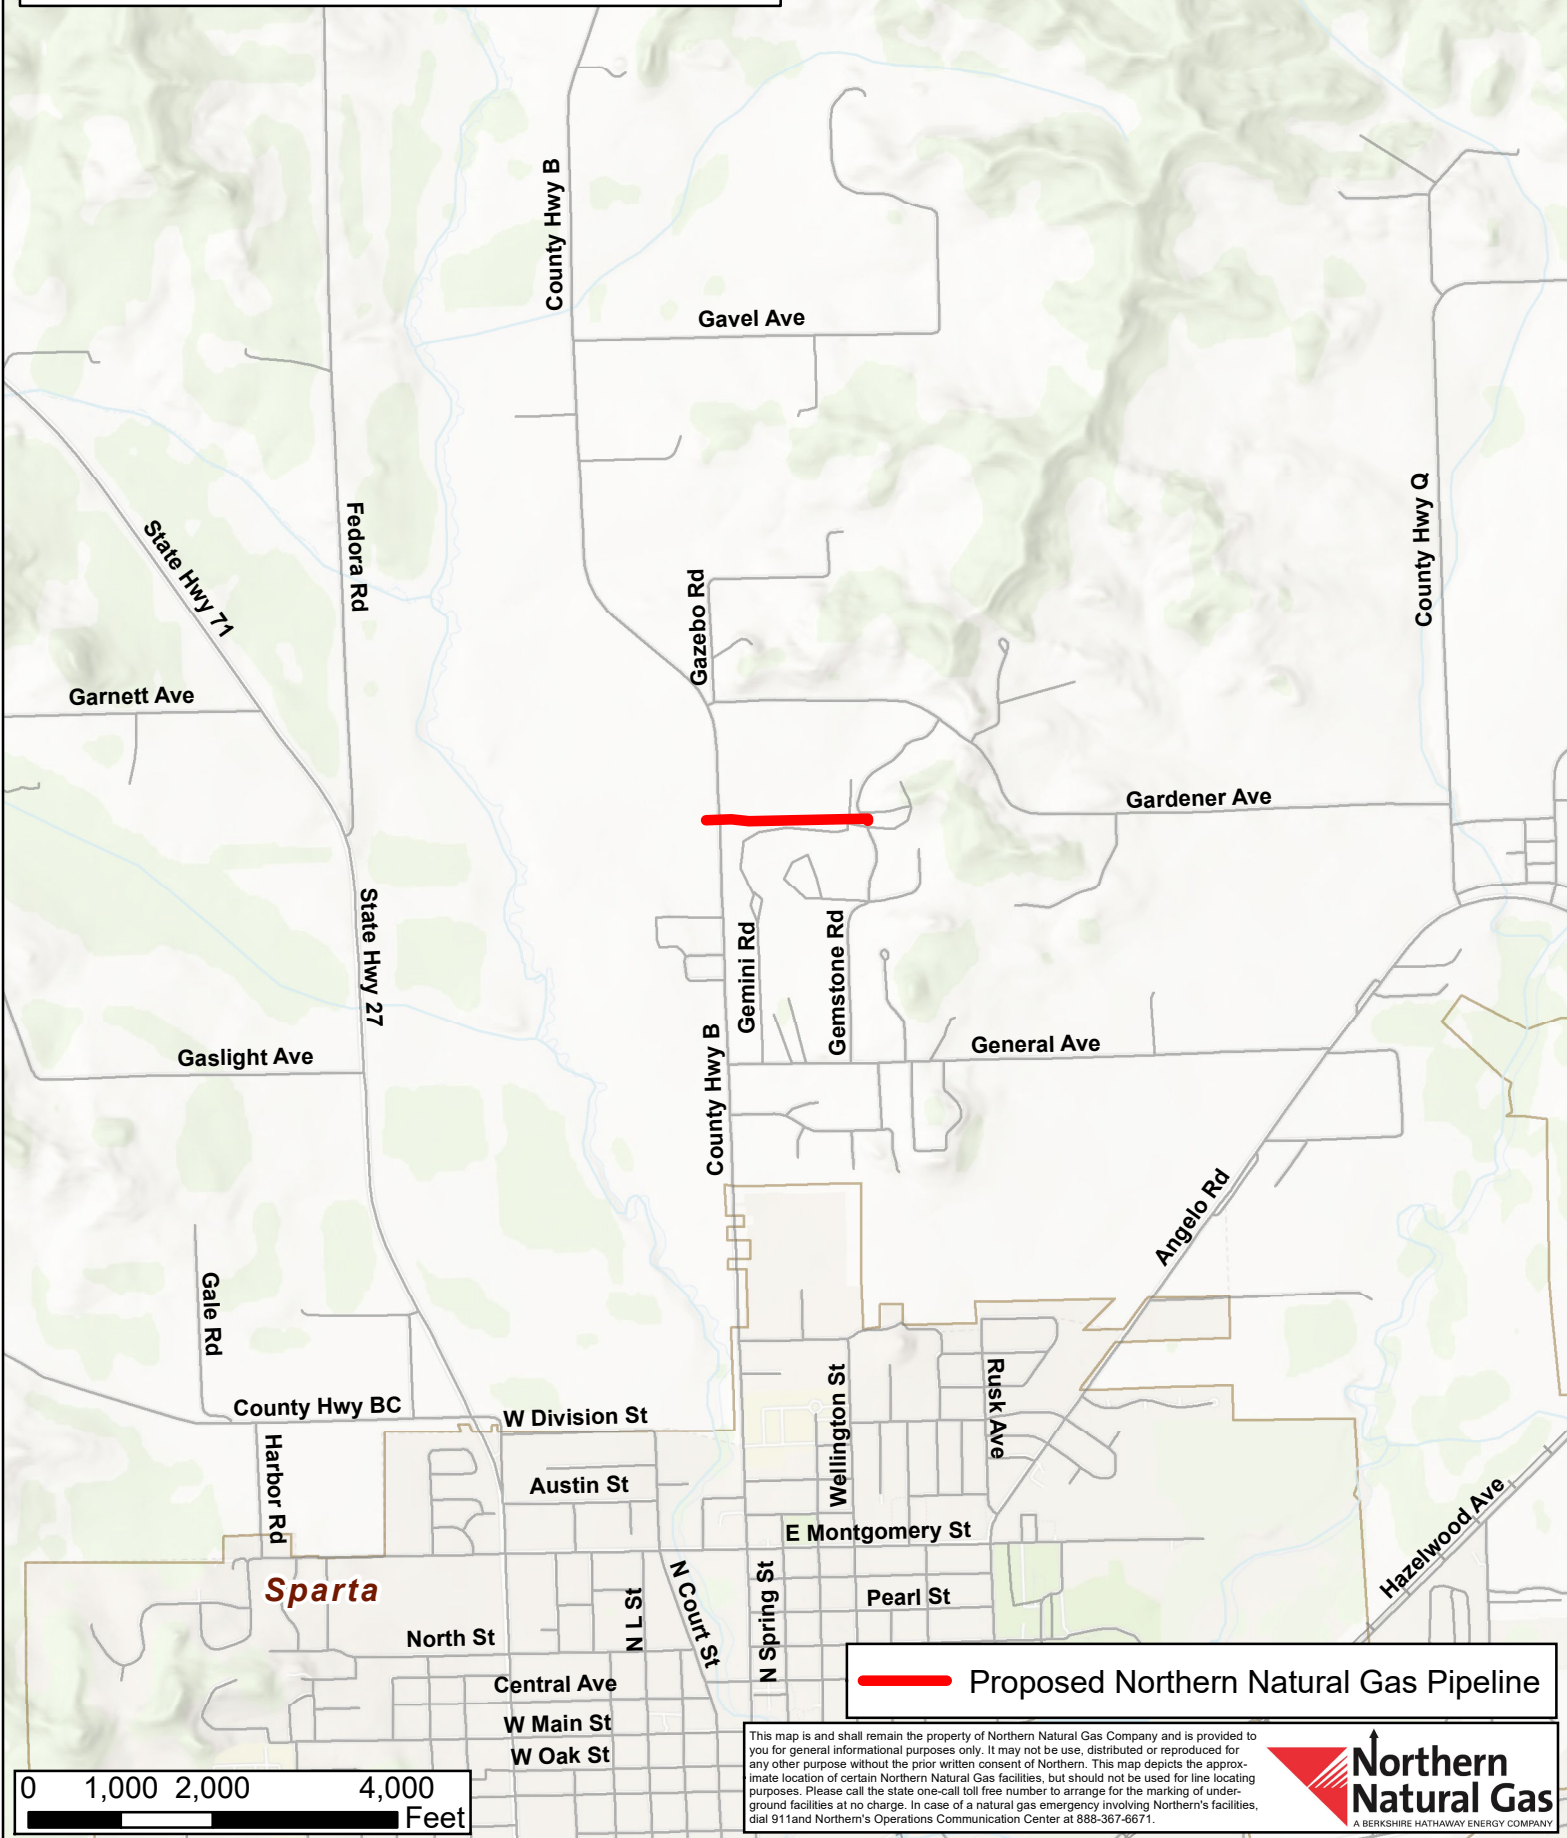

Northern Natural Gas Northern Lights 2023 Expansion Tomah Branch Line Loop

Proposed Northern Natural Gas Pipeline