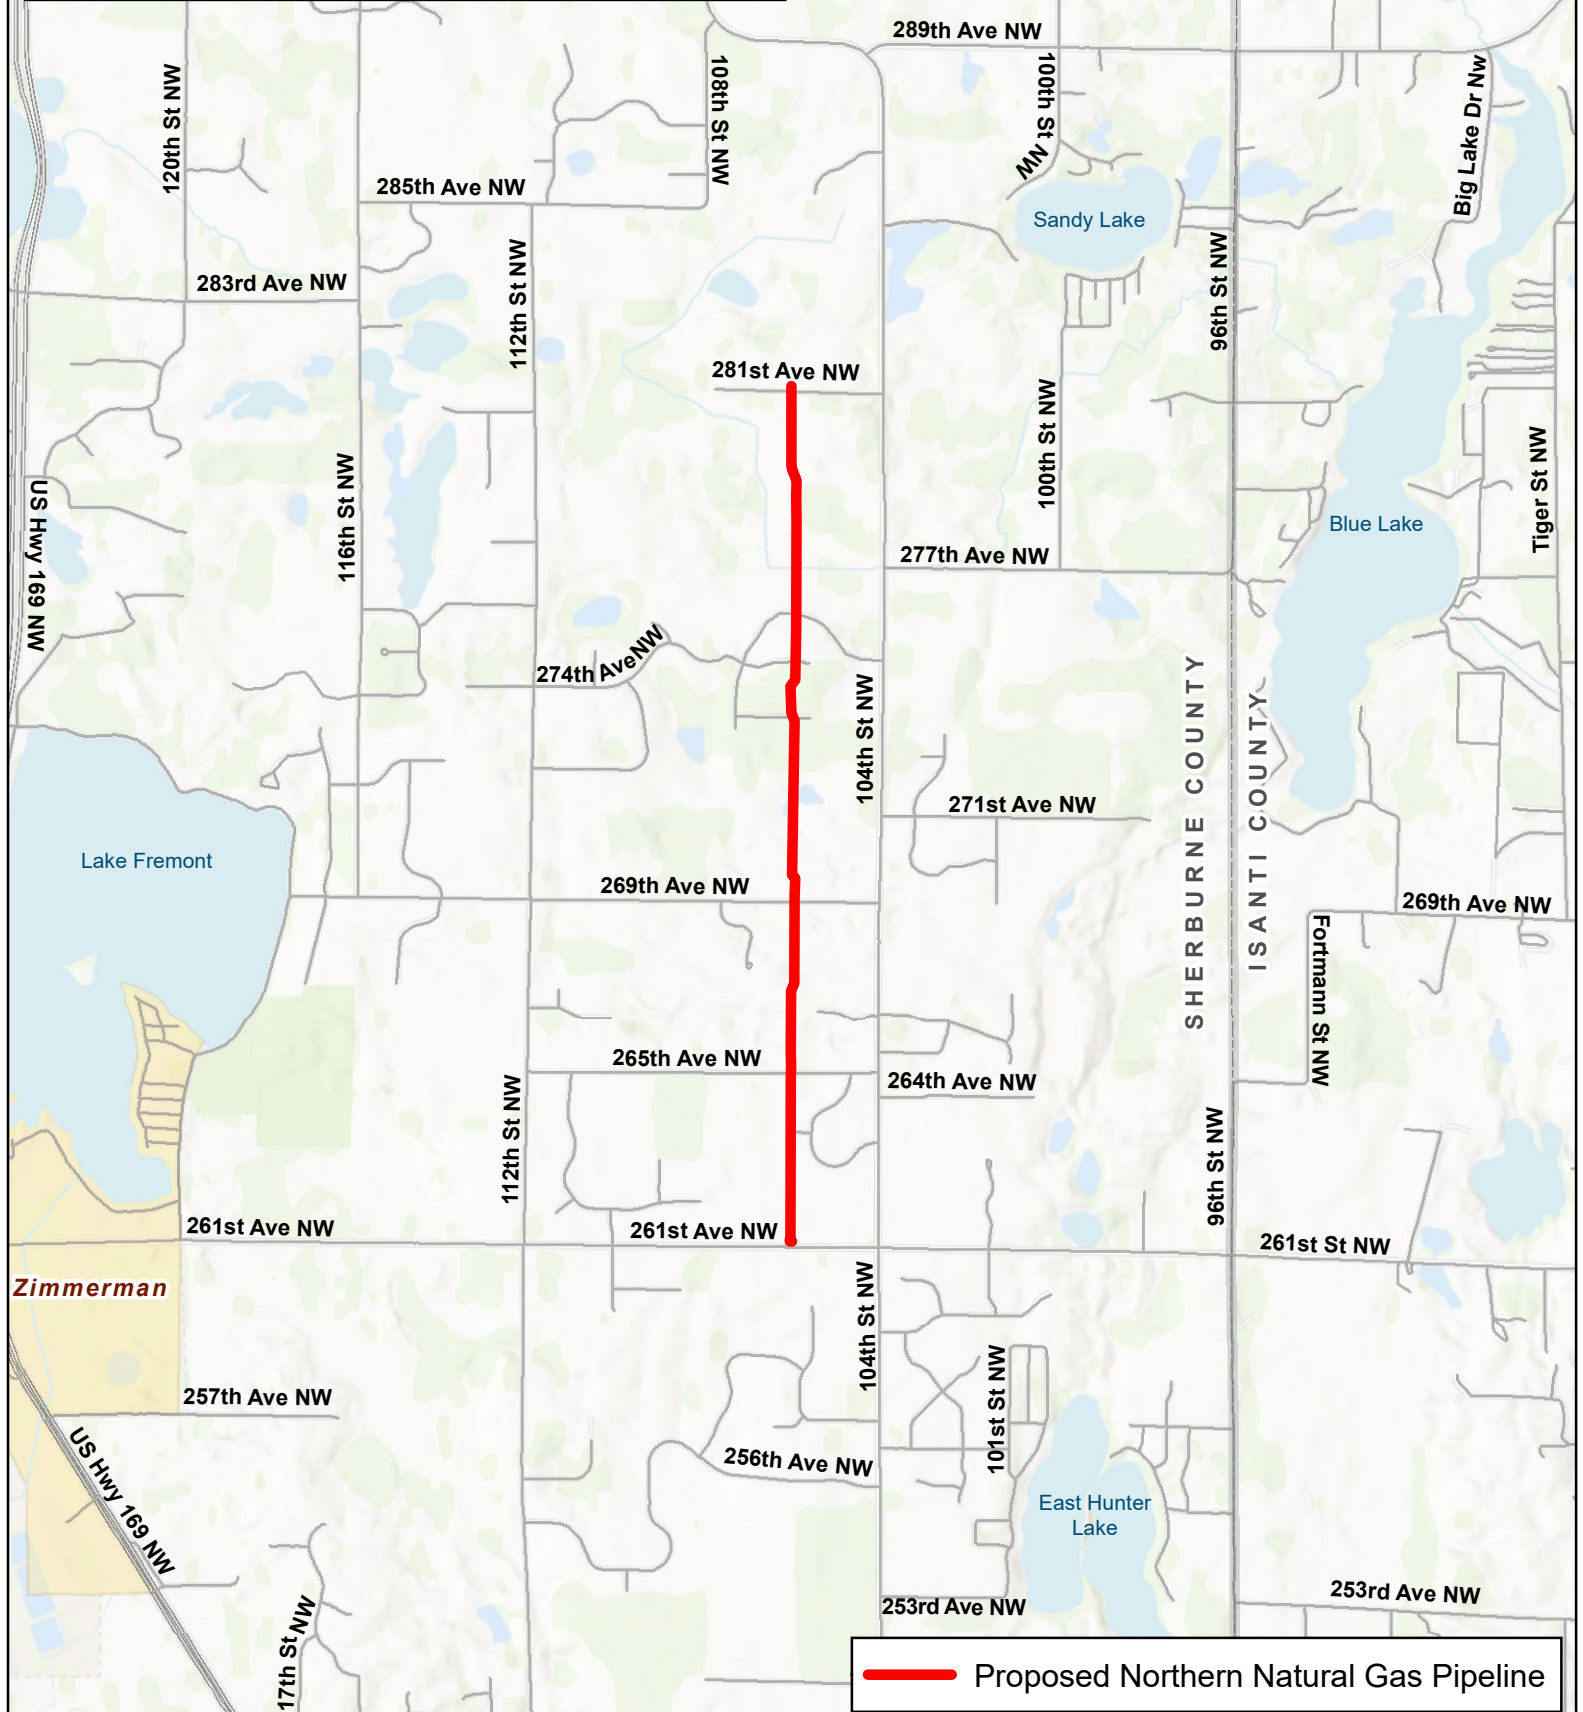

Northern Natural Gas Northern Lights 2023 Expansion Princeton Tie-Over Loop

Proposed Northern Natural Gas Pipeline