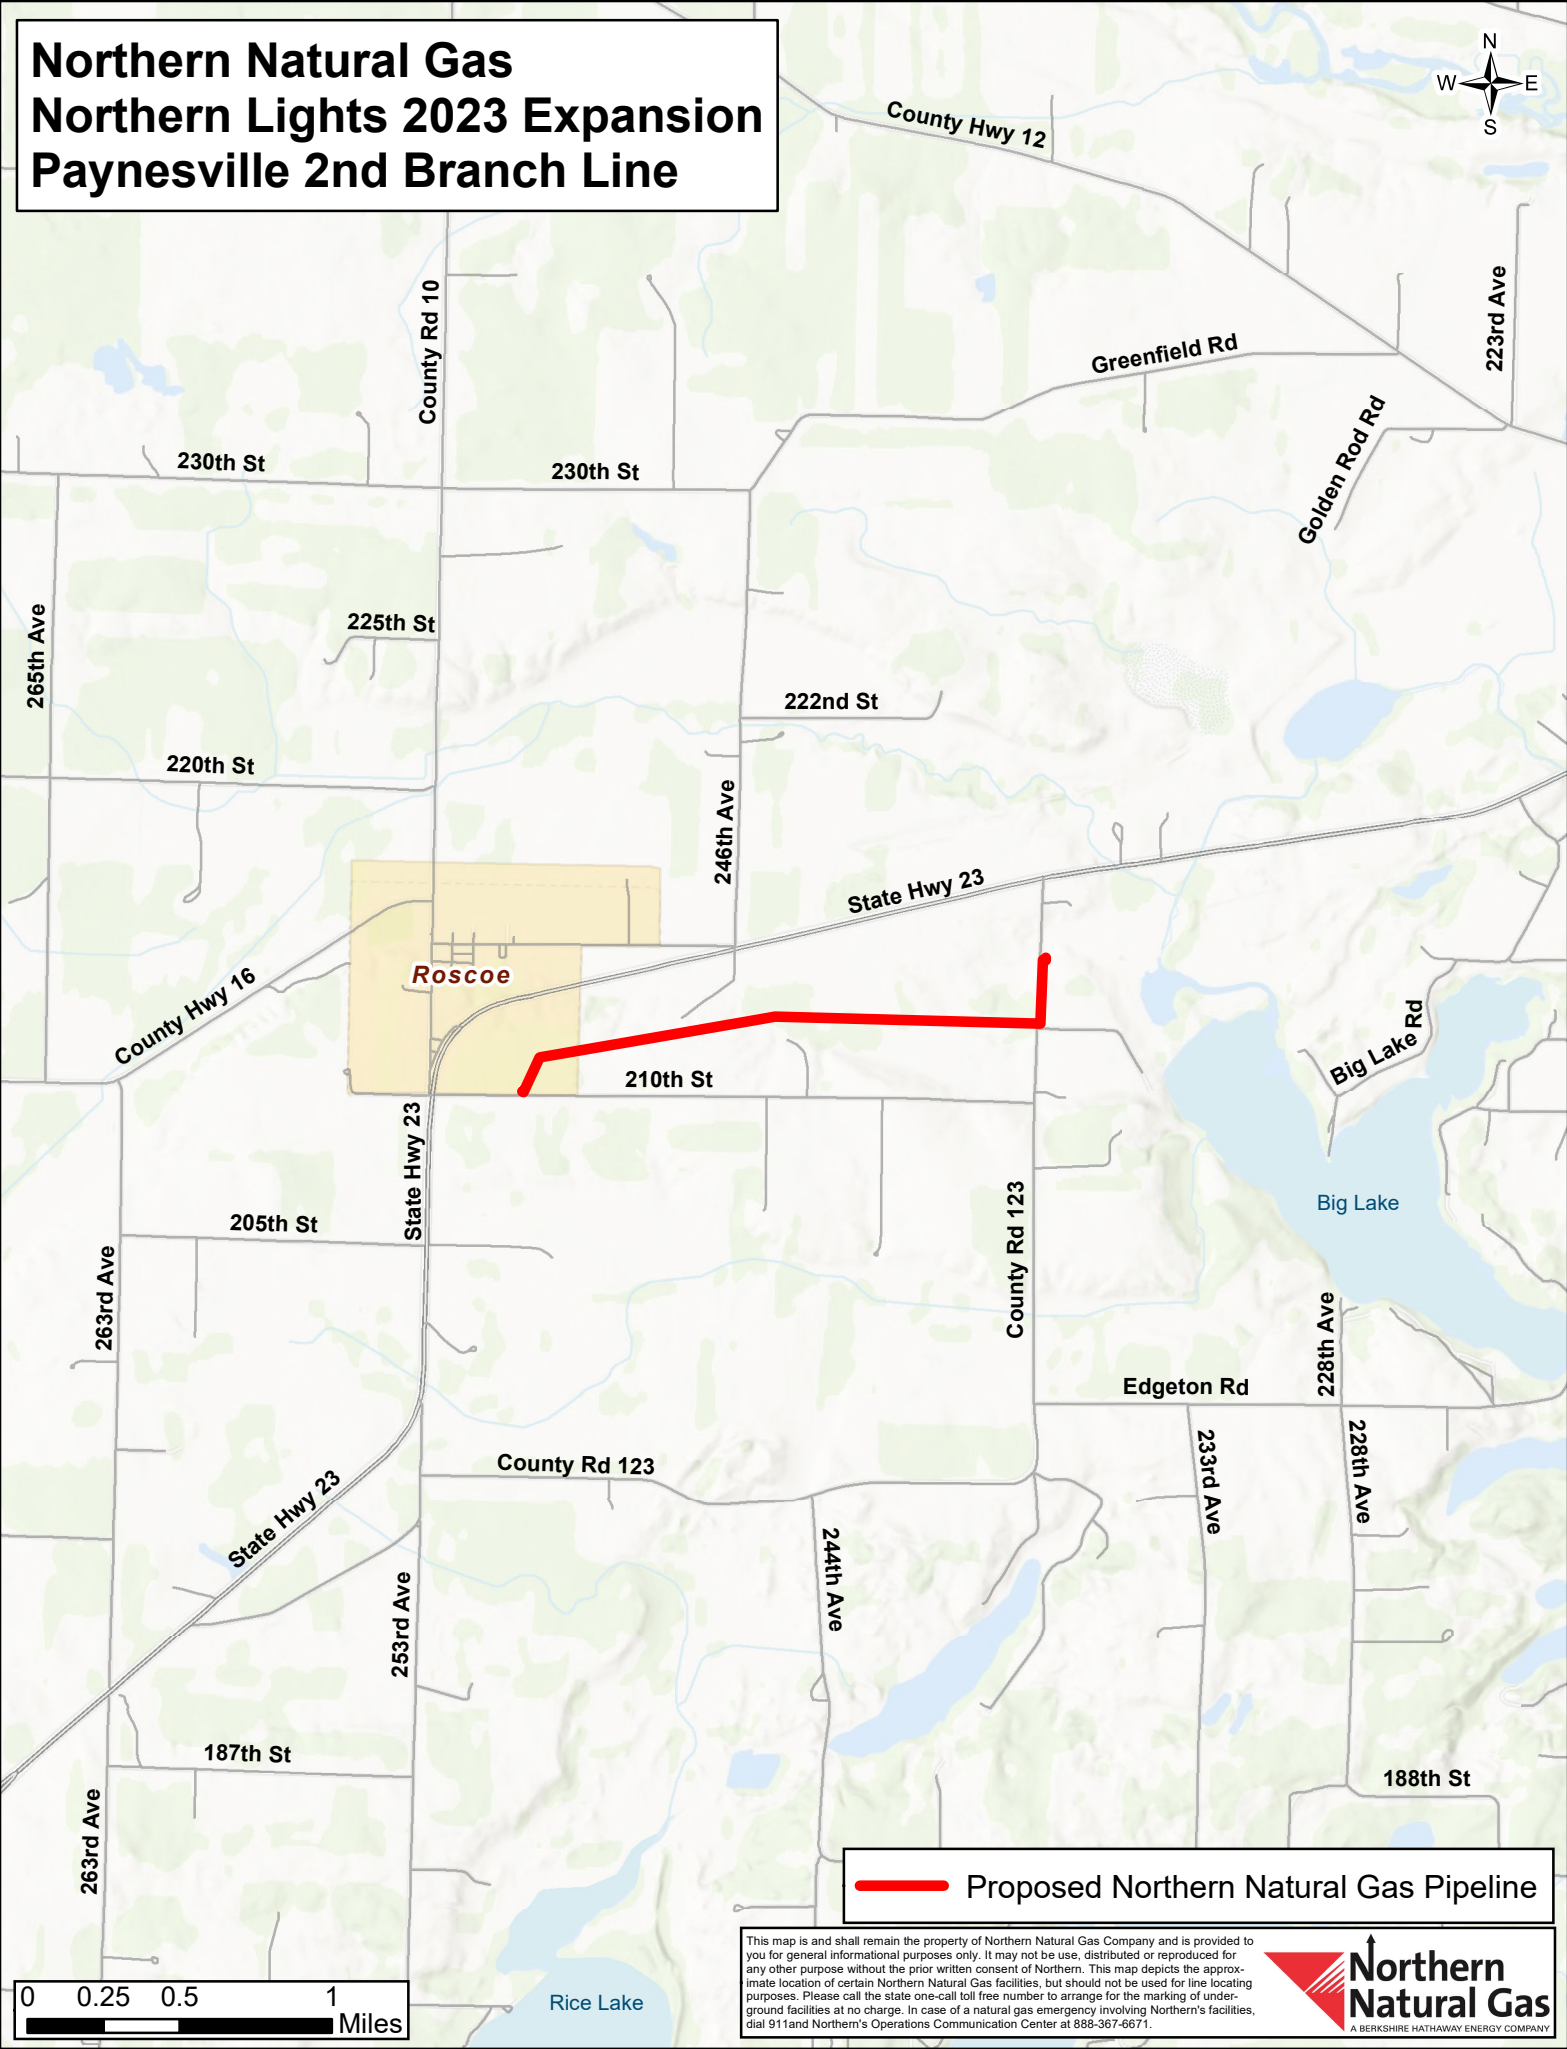

Northern Natural Gas Northern Lights 2023 Expansion Paynesville 2nd Branch Line

Proposed Northern Natural Gas Pipeline